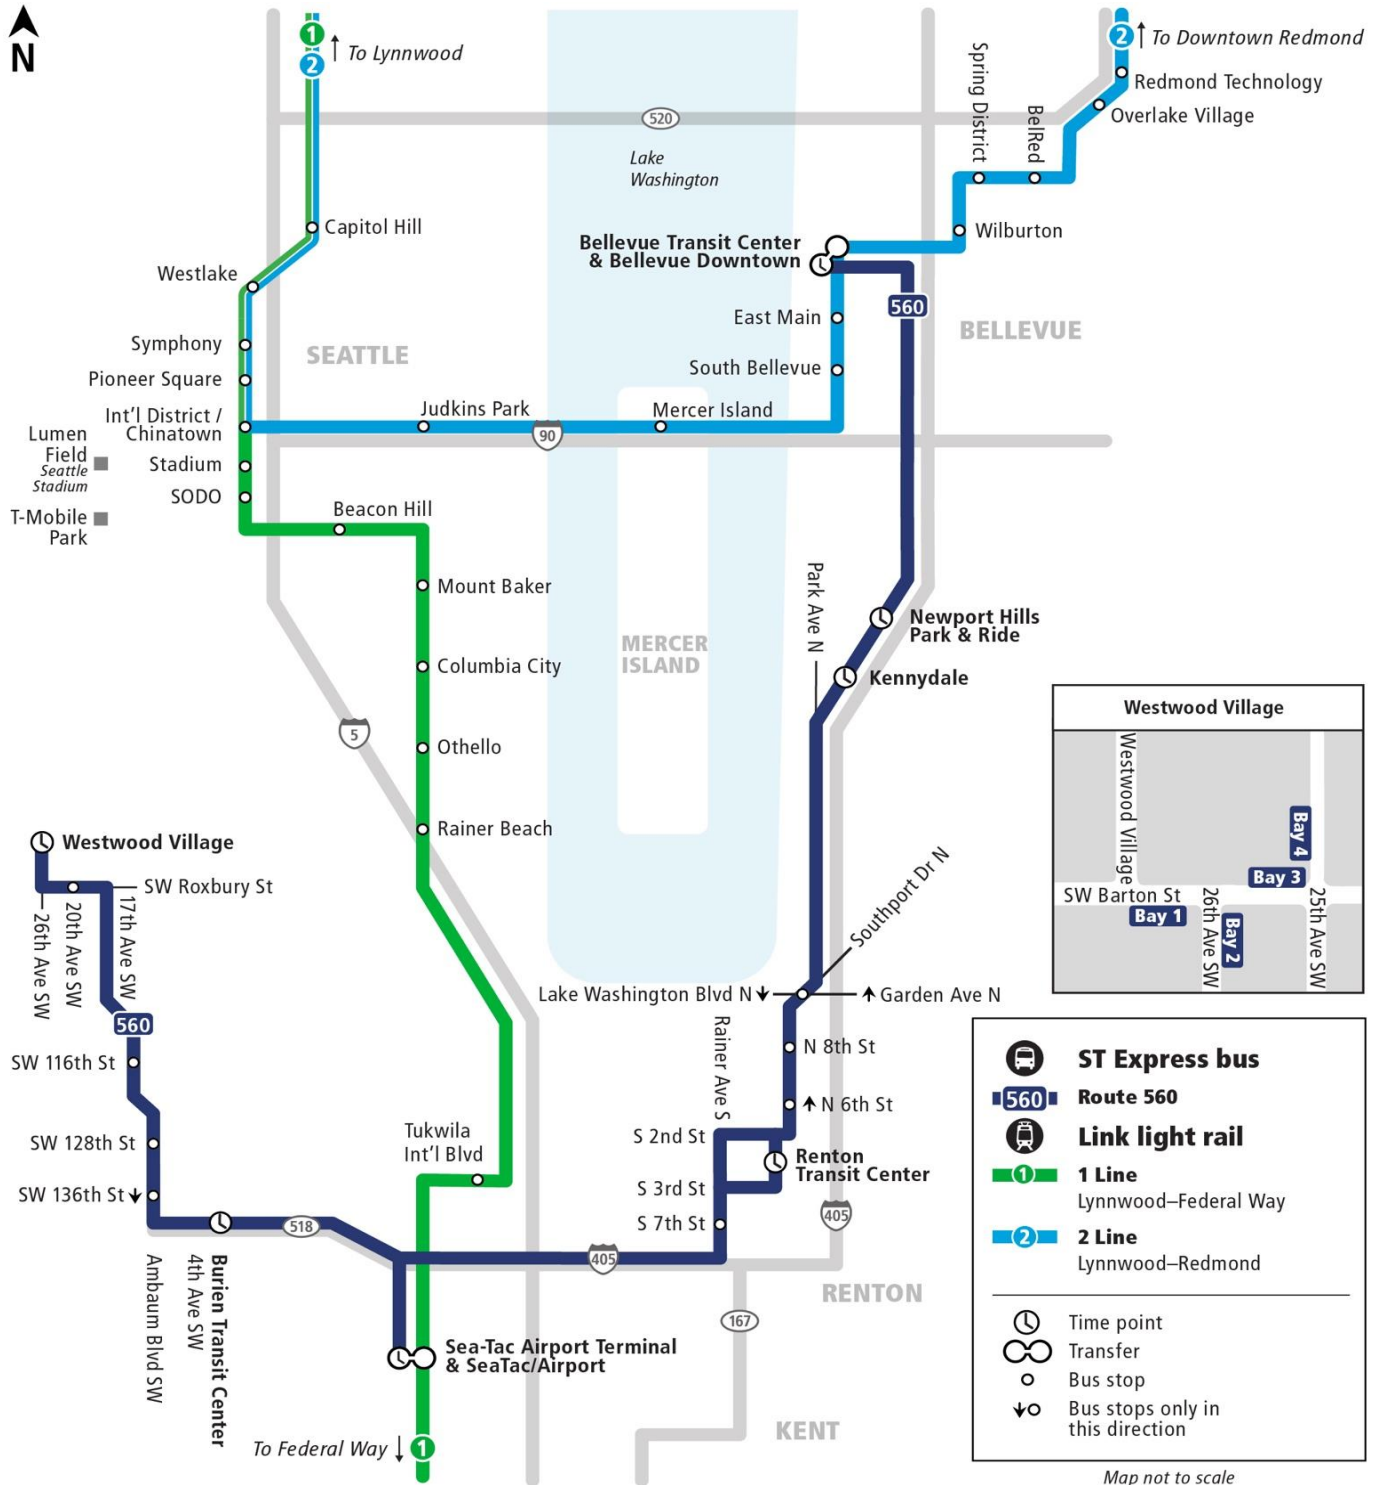

# ST Express 560

## West Seattle – Bellevue

March 28 – Aug. 30, 2026

ST Express bus fares	Price
Adult	\$3
ORCA LIFT	\$1
Senior/Disabled (65+)	\$1
Youth (18 and under)	Free

For more information visit [soundtransit.org/ride-with-us](https://www.soundtransit.org/ride-with-us)  
 Get updates: [soundtransit.org/subscribe](https://www.soundtransit.org/subscribe)